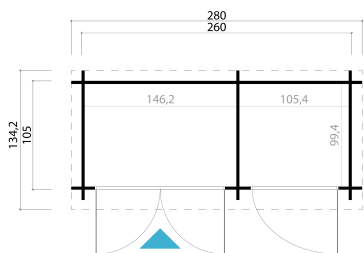

-  28 mm
-  1
-  0
-  **2 YEARS**

EAN 4743329240905

DIMENSIONS

Floor area	2.53 m ²
Roof dimensions	2.80 x 1.35 m
Cubic volume	≈ 5.77 m ³
Wall height	≈ 2.22 m
Ridge height	≈ 2.34 m
Front overhang	≈ 20 cm

PACKAGING: 1 PALLET(S)

 330 x 118 x 47 cm
495 kg

WINDOWS & DOORS

1 x Single door (TC+O*)	83.5 x 195.7 cm
1 x Double door (TC+O*)	124.4 x 195.7 cm

*TC+O: Solid Wood Classic, Cladding outside

ROOF & FLOOR

Roof boards	15x90 mm
Roof surface	3.64 m ²
Roof angle	≈ 6 °